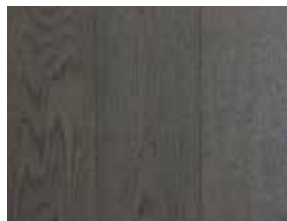

SANDY GREY
Plank Width: 125mm (5")