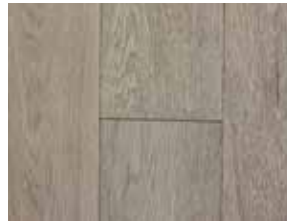

WHITE OAK

White Oak is one of the most popular woods in flooring and has a timeless look complementing any type of decor.

YES	Above Grade - YES
YES	On Grade - YES
YES	Below Grade - YES

ACORN WOODPECKER
Plank Width: 148mm (6")

SEAGULL
Plank Width: 189mm (7 1/2")

GOBI WHITE
Plank Width: 189mm (7 1/2")

CAYMAN
Plank Width: 189mm (7 1/2")

WHITE GREY
Plank Width: 148mm (6")

WHITE GRAIN
Plank Width: 125mm (5")

SMOKED WHITE
Plank Width: 189mm (7 1/2")