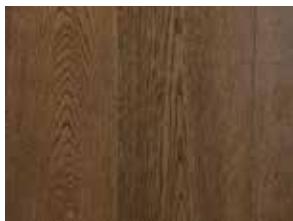

WASH HOUSE
Plank Width: 189mm (7 1/2")

BUCKBOARD
Plank Width: 189mm (7 1/2")

CRETACEOUS
Plank Width: 189mm (7 1/2")

CHUCKWAGON
Plank Width: 189mm (7 1/2")

JURASSIC
Plank Width: 189mm (7 1/2")

SIBERIAN BLUE
Plank Width: 189mm (7 1/2")