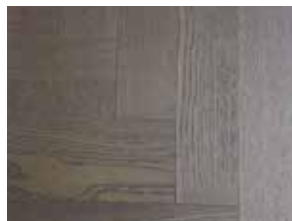

KHAKI GREY
Plank Width: 148mm (6")

19/2 NORMAND
Plank Width: 125mm (5")

CHESTNUT WOODPECKER
Plank Width: 148mm (6")

SADDLEBACK
Plank Width: 125mm (5")

MIDNIGHT
Plank Width: 189mm (7 1/2")

BUTTERFLY ANTIQUE
Plank Width: 189mm (7 1/2")

CHEVRON - UNFINISHED
Plank Width: 70mm (2 3/4")

HERRINGBONE - PEPPER
Plank Width: 90mm (3 1/2")

HARDWOOD GRADE GUIDE

The appearance of the wood determines its grade, not a matter of quality. Hardwood floors are graded by the size and number of knots, amount of sap present in the wood, and its colour variations. The higher the grade, the less natural characteristic of woods.